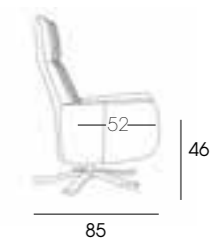

170

30131

El relax Tempo tiene una línea muy ligera y actual. Su acolchado nos transporta a los respaldos de los coches clásicos. La cabecera reclinable aporta mucha comodidad cuando estamos tumbados. Disponible en mecanismo manual o en dos motores y con distintas opciones de bases.

The Tempo relax chair has a very slim and up to date design. The quilted back reminds of us the seats in a classic car. The adjustable headrest gives maximum comfort in the reclined position. Available in manual mechanism and with two electrical motors. Numerous design and colour options for base.

Le fauteuil relax Tempo vous propose une ligne très légère et actuelle. Son dossier établit un parallélisme avec les dossiers des voitures classiques. La tête réglable nous offre un confort exceptionnel une fois couchés. Il est disponible en système manuel et 2 moteurs. Pour les pieds, vous pourrez choisir différentes options.