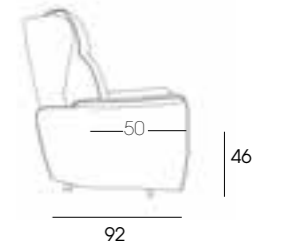

Nativa Relax